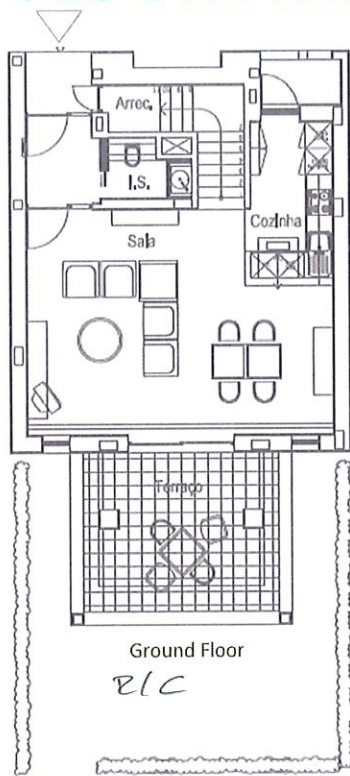

FLOOR PLAN 2 BED LINKED VILLA

Two Bedroom Linked Villa (M2)

Legend:

- Sala > Lounge
- Quarto > Bedroom
- Cozinha > Kitchen
- I.S. > Bathroom
- Arrec. > Storage
- Terraço > Terrace
- Varanda > Balcony

NOTE: Image presented are for reference only.