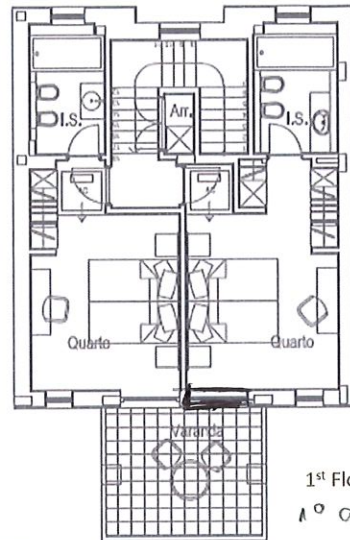

FLOOR PLAN 2 BED LINKED VILLA

Two Bedroom Linked Villa (M2)

Legend:

- Sala > Lounge
- Quarto > Bedroom
- Cozinha > Kitchen
- I.S. > Bathroom
- Arrec. > Storage
- Terraço > Terrace
- Varanda > Balcony

NOTE: Image presented are for reference only.